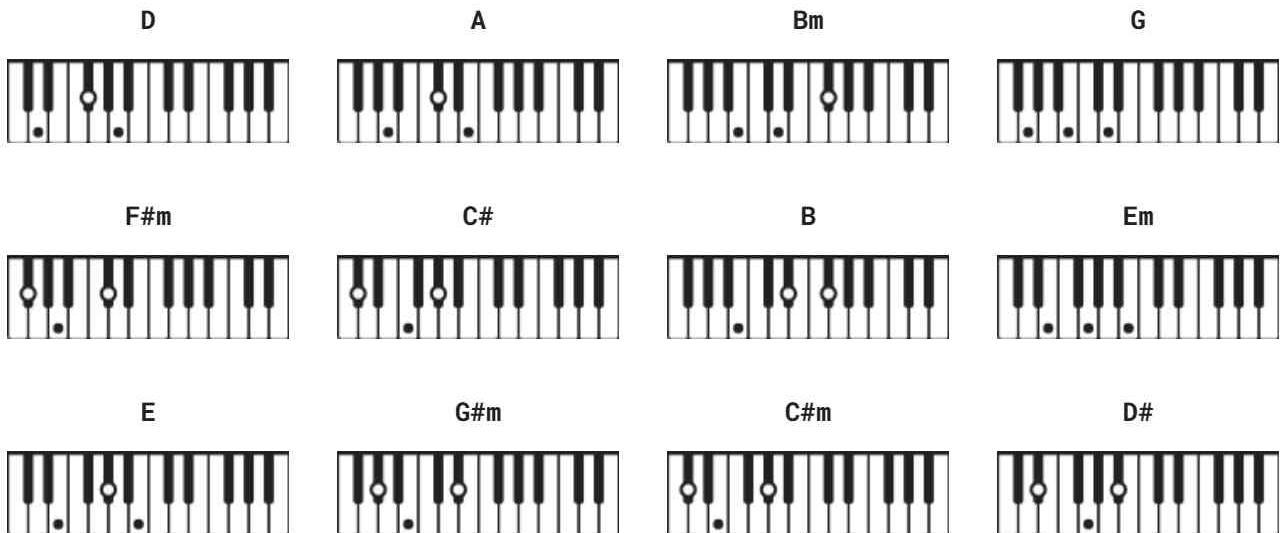

Cant Help Falling In Love Chords by Elvis Presley

Difficulty: intermediate

Tuning: E A D G B E

Capo: 2nd fret

Key: D

CHORDS

STRUMMING

WHOLE SONG 67 bpm

Can't Help Falling In Love With You chords ***
Elvis Presley 1961 (Blue Hawaii)**

Capo II **

[Intro]

D A Bm G D A D

[Verse 1]

D F#m Bm G D A
Wise men say, only fools rush in
G A Bm G * D A D
But I can't help falling in love with you

D F#m Bm G D A
Shall I stay, would it be a sin?
G A Bm G * D A D
If I can't help falling in love with you

[Chorus]

F#m C# F#m C#
Like a river flows surely to the sea
F#m C#
Darling so it goes
F#m B Em A
Some things are meant to be