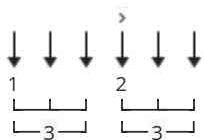

Cant Help Falling In Love Chords by Elvis Presley

Difficulty: intermediate

Tuning: E A D G B E

Capo: 2nd fret

Key: D

CHORDS

STRUMMING

WHOLE SONG 67 bpm

Can't Help Falling In Love With You chords ***
Elvis Presley 1961 (Blue Hawaii)**

Capo II **

[Intro]

D A Bm G D A D

[Verse 1]

D F#m Bm G D A
Wise men say, only fools rush in
G A Bm G * D A D
But I can't help falling in love with you